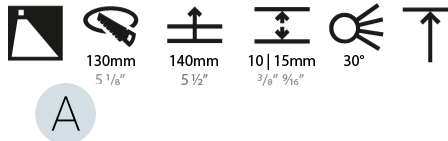

#### PHYSICAL

Shape: Round
Diameter (mm): 139
Diameter (in): 5 1/2
Height (mm): 126
Height (in): 4 15/16
Ceiling Thickness (mm): 10 / 12.5 / 15
Ceiling Thickness (in): 3/8 or 1/2 or 9/16
Min. Recessing Depth (mm): 140
Min. Recessing Depth (in): 5 1/2
Light Distribution: Adjustable / Asymmetric
Weight (kg): 0.816
Weight (lbs): 1.8
Fixture Finish: SSR / BKV / CWI / CRY / HAB / UFT / ITA / RUA / FTG / MYG / LOD / PUS / FRO / FUP / KIA / POP / BLS / SPG / MEY / GOH / GUM / CHC / COM / ABZ / JAG / OBR / MOS / ROR
Fixture Material: Aluminum Die Cast
Cut-out Measurements: 130mm / 5 1/8"

#### RATINGS AND CERTIFICATIONS

Certified By: Certified for North American Standards
IP rating: IP20

126mm 4 15/16"

Ø 125mm 4 15/16"

Ø 139mm 5 1/2"