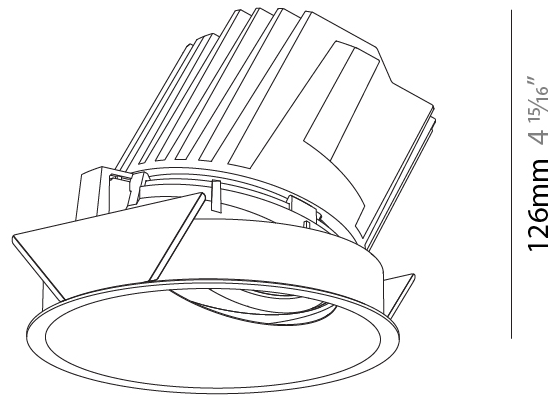

PHYSICAL

Shape: Round
Diameter (mm): 139
Diameter (in): 5 1/2
Height (mm): 126
Height (in): 4 15/16
Ceiling Thickness (mm): 10 / 12.5 / 15
Ceiling Thickness (in): 3/8 or 1/2 or 9/16
Min. Recessing Depth (mm): 140
Min. Recessing Depth (in): 5 1/2
Light Distribution: Adjustable / Asymmetric
Weight (kg): 0.811
Weight (lbs): 1.79
Fixture Finish: SSR / BKV / CWI / CRY / HAB / UFT / ITA / RUA / FTG / MYG / LOD / PUS / FRO / FUP / KIA / POP / BLS / SPG / MEY / GOH / GUM / CHC / COM / ABZ / JAG / OBR / MOS / ROR
Fixture Material: Aluminum Die Cast
Cut-out Measurements: 130mm / 5 1/8"

ELECTRICAL

Lamp Type: LED (Zhaga Standard)
Input Wattage (W): 13.2 / 16.5
Total Output Wattage (W): 12 / 14
Dimming: Tri-Mode (Non-Dimming and Phase Dimming (120Vac only) and 0-10V Dimming)
Driver Included: No
Driver Location: Recessed Housing
Driver Type: Constant Current - Universal
Driver Class: Class 2
Housing: See components
Input Voltage (V): 120 - 277
Constant Current (MA): 350

LED

Number of LEDs: 1
Color Temperature (°K): 2700 / 3000 / 3500 / 4000
Max. Delivered Lumen (lm): 690 / 760 / 823 / 840
Nominal Lumen (lm): 960 / 1070 / 1156 / 1180
CRI: >90 CRI
Lamp Life (hrs): 50000

OPTICAL

Reflector°: 10
Adjustability: Fixed

RATINGS AND CERTIFICATIONS

Certified By: Certified for North American Standards
IP rating: IP20

PROJECT
TYPE
SPECIFIER
QUANTITY
DATE

126mm 4 15/16"

Ø 125mm 4 15/16"

Ø 139mm 5 1/2"